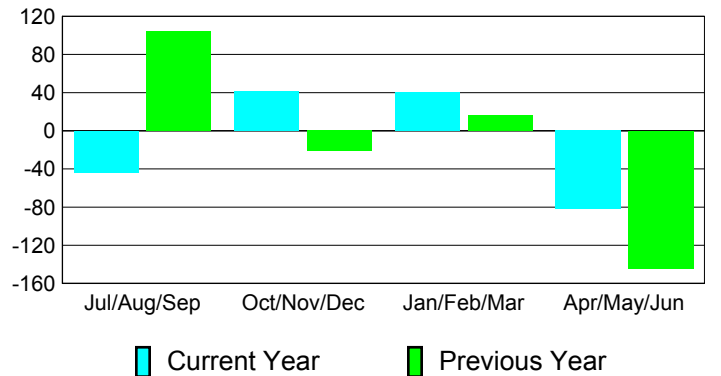

Membership Results
2010-2011

Membership
2009-2010

Month	Net Memb Goal	Actual New Memb	Actual Dropped Memb	Gain/Loss of Memb	Gain/Loss of Memb
Jul/Aug/Sep	0	18	-62	-44	104
Oct/Nov/Dec	0	113	-72	41	-21
Jan/Feb/Mar	0	51	-11	40	16
Apr/May/Jun	0	50	-132	-82	-144
Totals	0	232	-277	-45	-45

Membership Results 2010-2011

Goal, New, Dropped, Gain/Loss

Comparison of Membership Gain/Loss

Current Year Compared to the Previous Year

Gender Comparison 2010-2011

Jul/Aug/Sep

Oct/Nov/Dec

Jan/Feb/Mar