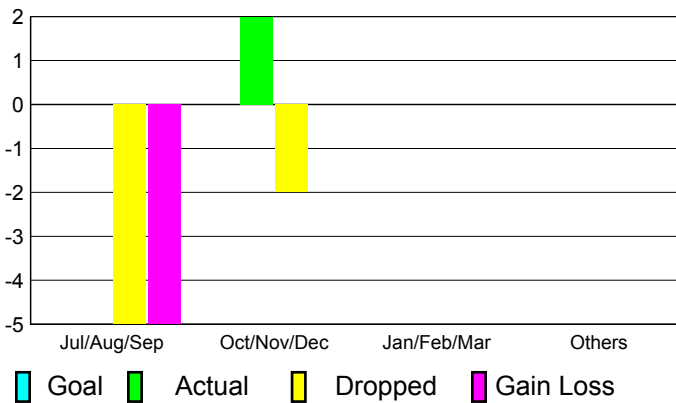

2010-2011 GMT Reports for District (or Undistricted) **District 310 D**

GMT: **SOMSAKDI LOVISUTH**

Location: **THAILAND**

GMT CA: **5**

CLUBS

Club Results
2010-2011

Clubs
2009-2010

Month	New Club Goal	Actual New Clubs	Actual Dropped Clubs	Gain/Loss of Clubs	Gain/Loss of Clubs
Jul/Aug/Sep	0	0	-5	-5	2
Oct/Nov/Dec	0	2	-2	0	0
Jan/Feb/Mar	0	0	0	0	0
Apr/May/Jun	0	0	0	0	1
Totals	0	2	-7	-5	3

Club Results 2010-2011

Goal, New, Dropped, Gain/Loss

Comparison of Club Gain/Loss

Current Year Compared to the Previous Year

YTD Status Quo Clubs 2010-2011

Status Quo Clubs Compared to Status Quo Members

MEMBERSHIP