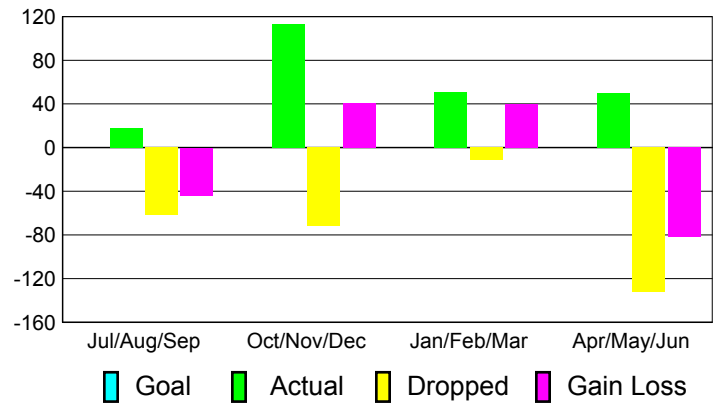

Membership Results 2010-2011

Goal, New, Dropped, Gain/Loss

Comparison of Membership Gain/Loss

Current Year Compared to the Previous Year